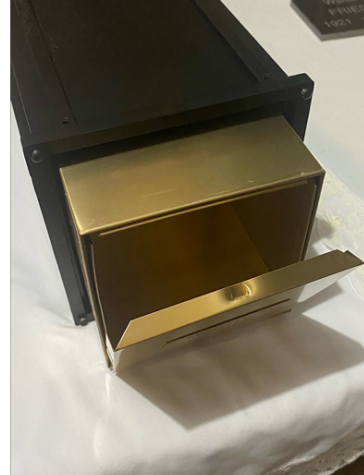

Each of the two 6-foot-high, 10-foot long stone walls will house 72 niches

Pennsylvania Blue stone will be used for the walls

Black marble will be used for the nameplates

Ashes are moved from the funeral home provided urn into this specially designed brass box urn.

The brass box urn slides into the niche already installed in the niche wall.